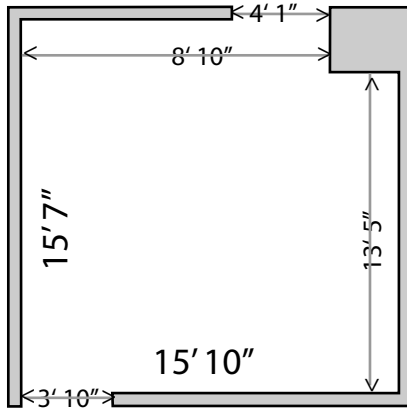

ARTSPACE

2008 New Layout

GALLERY 1

Scale: 1/8" = 1'

GALLERY 2

Scale: 1/8" = 1'

GALLERY 3

Scale: 1/8" = 1'

GALLERY 4
 Scale: 1/8" = 1'

GALLERY 5

Scale: 1/8" = 1'

GALLERY 6

Scale: $1/8'' = 1'$

light grey area is
where toilet/sink
are located

GALLERY 7

Scale: $1/8'' = 1'$

Doors are 3' wide