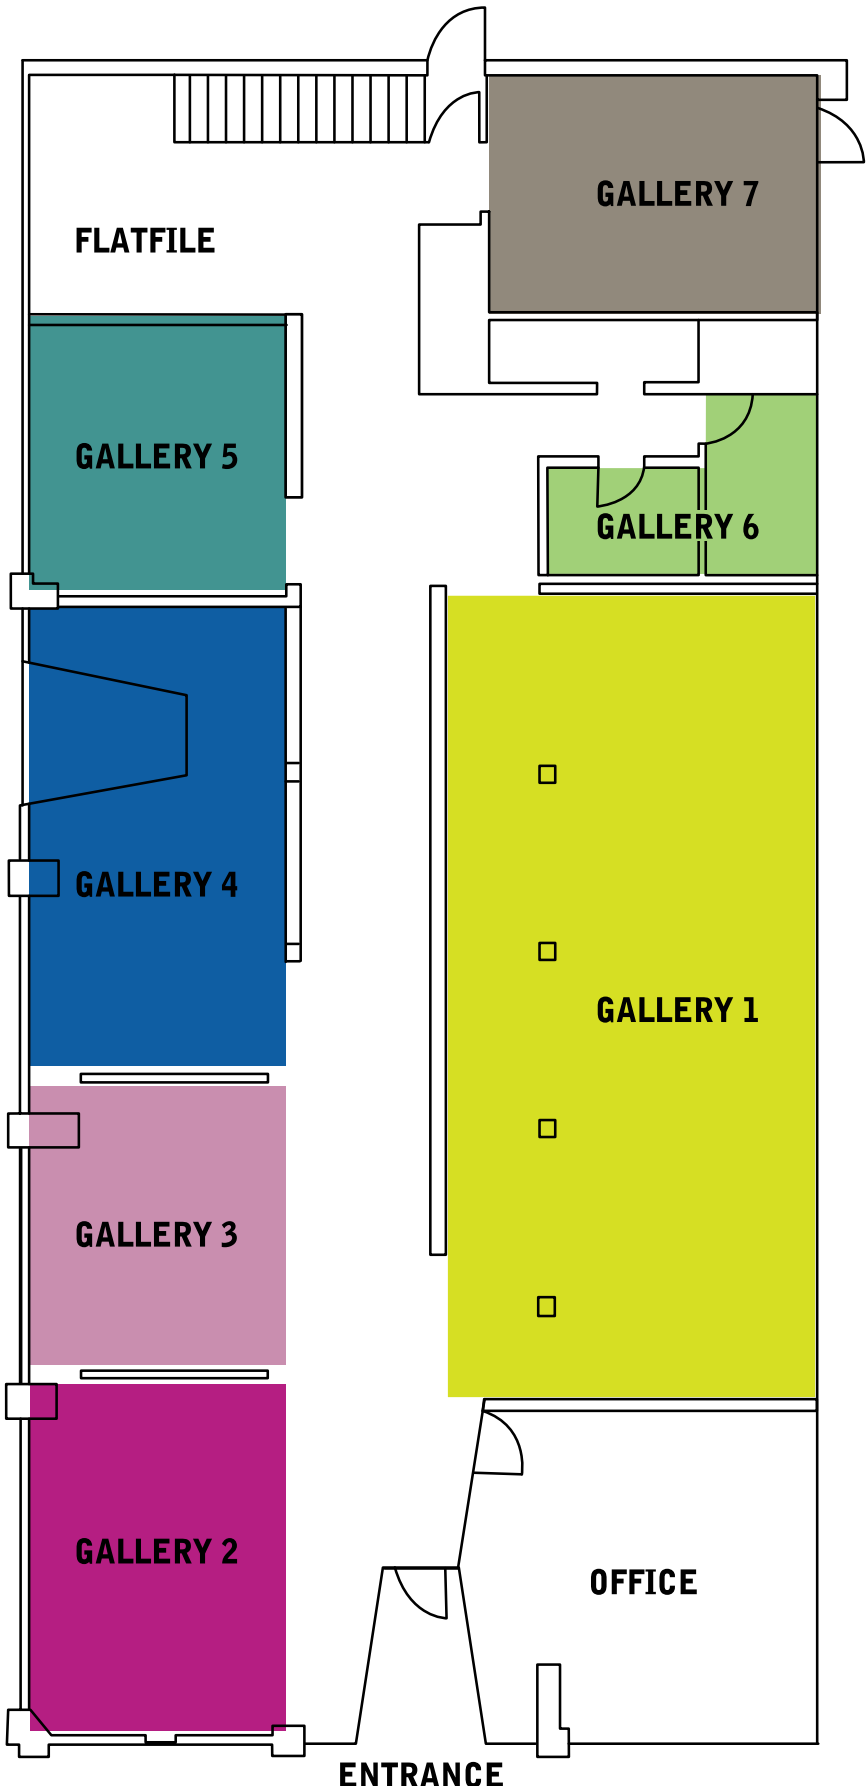

ARTSPACE

2008 New Layout

GALLERY 1

Scale: 1/8" = 1'

GALLERY 2

Scale: 1/8" = 1'

GALLERY 3

Scale: 1/8" = 1'

GALLERY 4
 Scale: 1/8" = 1'

GALLERY 5

Scale: 1/8" = 1'

GALLERY 6

Scale: $1/8'' = 1'$

light grey area is
where toilet/sink
are located

GALLERY 7

Scale: $1/8'' = 1'$

Doors are 3' wide