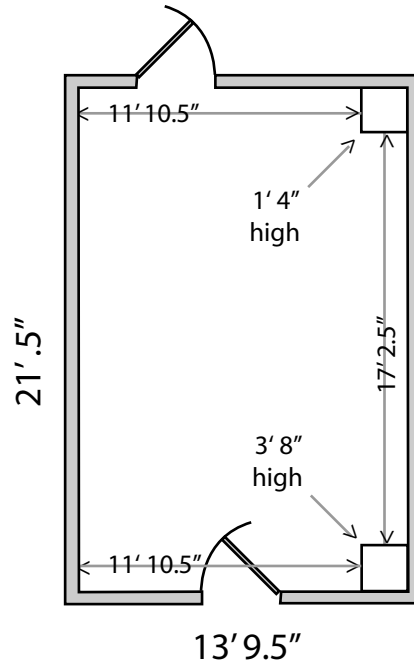

ARTSPACE

2008 New Layout

GALLERY 1

Scale: 1/8" = 1'

GALLERY 2

Scale: 1/8" = 1'

GALLERY 3

Scale: 1/8" = 1'

GALLERY 4
 Scale: 1/8" = 1'

GALLERY 5

Scale: 1/8" = 1'

GALLERY 6

Scale: $1/8'' = 1'$

light grey area is
where toilet/sink
are located

GALLERY 7

Scale: $1/8'' = 1'$

Doors are 3' wide