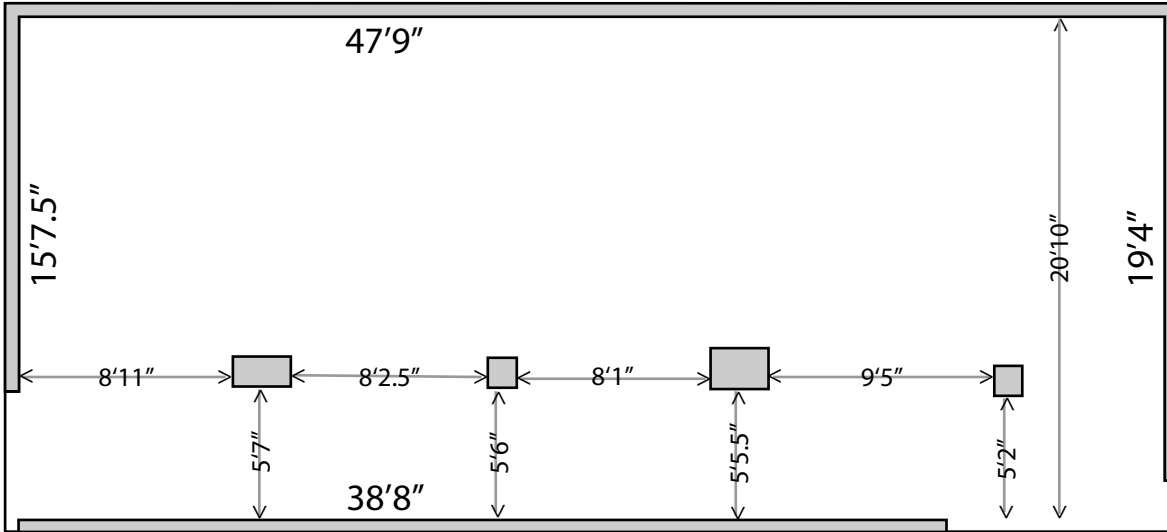

ARTSPACE

2008 New Layout

GALLERY 1

Scale: 1/8" = 1'

GALLERY 2

Scale: 1/8" = 1'

GALLERY 3

Scale: 1/8" = 1'

GALLERY 4
 Scale: 1/8" = 1'

GALLERY 5

Scale: 1/8" = 1'

GALLERY 6

Scale: $1/8'' = 1'$

light grey area is
where toilet/sink
are located

GALLERY 7

Scale: $1/8'' = 1'$

Doors are 3' wide