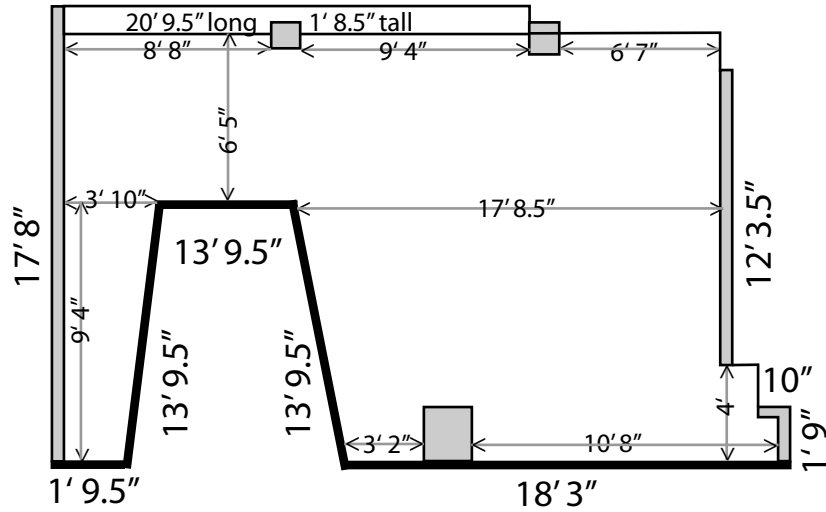

ARTSPACE

2008 New Layout

GALLERY 1

Scale: 1/8" = 1'

GALLERY 2

Scale: 1/8" = 1'

GALLERY 3

Scale: 1/8" = 1'

GALLERY 4
 Scale: 1/8" = 1'

GALLERY 5

Scale: 1/8" = 1'

GALLERY 6

Scale: $1/8'' = 1'$

light grey area is
where toilet/sink
are located

GALLERY 7

Scale: $1/8'' = 1'$

Doors are 3' wide