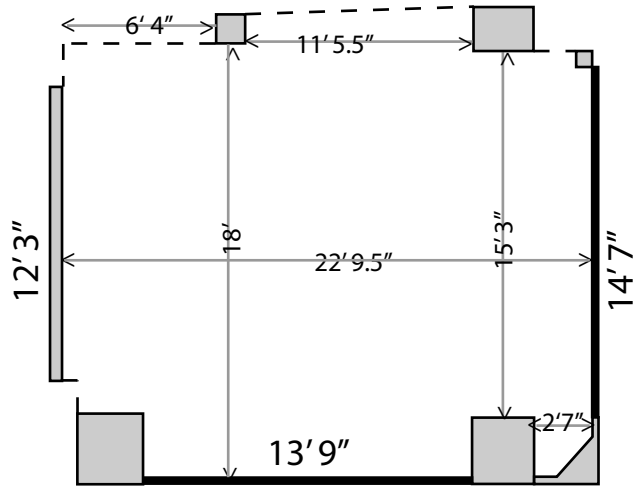

ARTSPACE

2008 New Layout

GALLERY 1

Scale: 1/8" = 1'

GALLERY 2

Scale: 1/8" = 1'

GALLERY 3

Scale: 1/8" = 1'

GALLERY 4
 Scale: 1/8" = 1'

GALLERY 5

Scale: 1/8" = 1'

GALLERY 6

Scale: $1/8'' = 1'$

light grey area is
where toilet/sink
are located

GALLERY 7

Scale: $1/8'' = 1'$

Doors are 3' wide