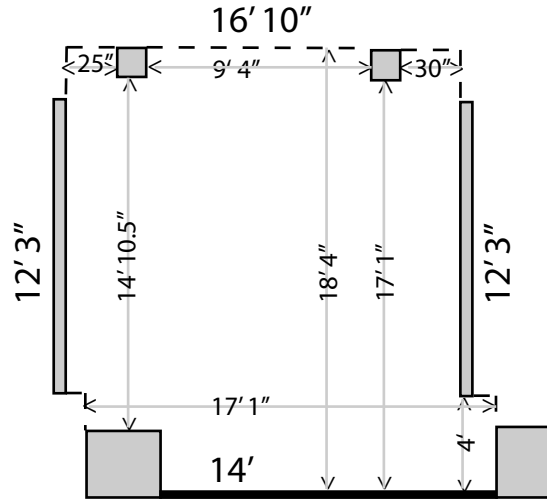

ARTSPACE

2008 New Layout

GALLERY 1

Scale: 1/8" = 1'

GALLERY 2

Scale: 1/8" = 1'

GALLERY 3

Scale: 1/8" = 1'

GALLERY 4
 Scale: 1/8" = 1'

GALLERY 5

Scale: 1/8" = 1'

GALLERY 6

Scale: $1/8'' = 1'$

light grey area is
where toilet/sink
are located

GALLERY 7

Scale: $1/8'' = 1'$

Doors are 3' wide